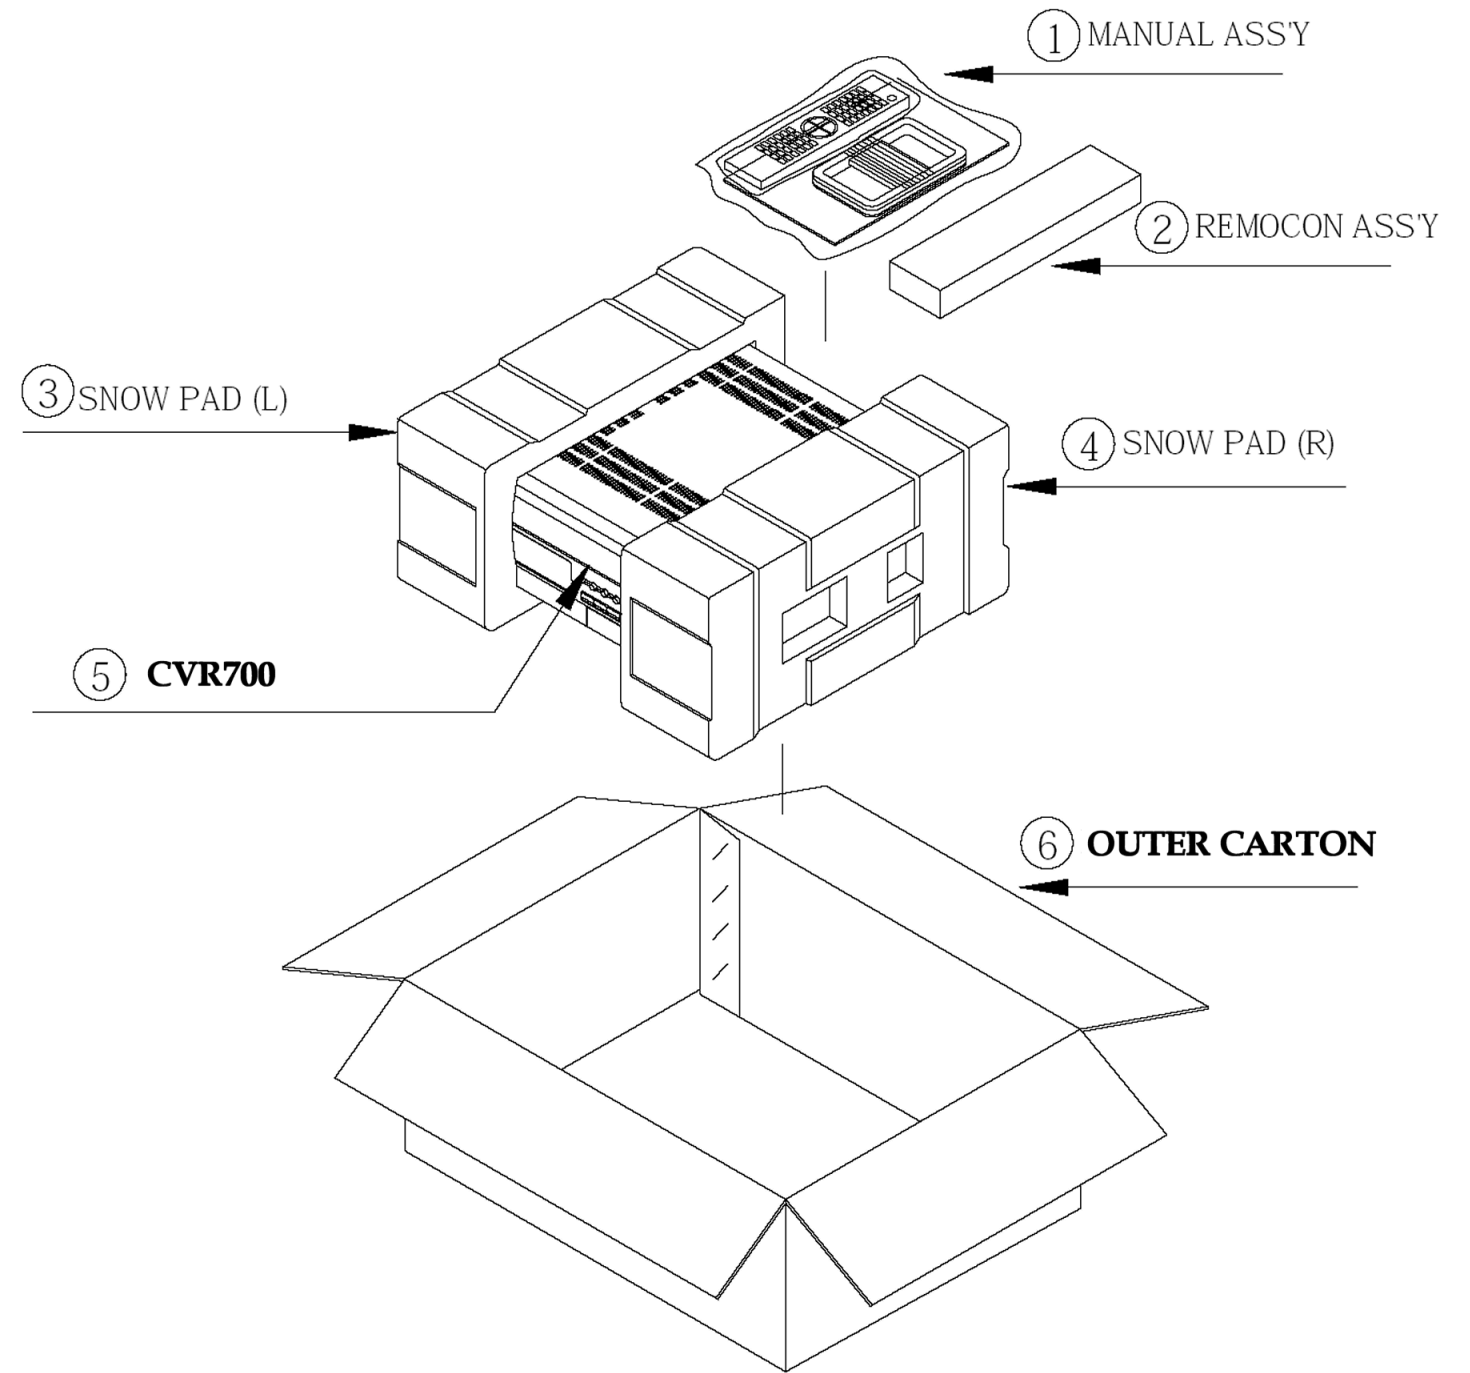

Instruction manual ass'y - Accessories

Package Drawing

NO	DESCRIPTION	PARTS NO.	Q.ty
1	POLY BAG		1
2	OWNER'S MANUAL	CQX1A914Z	1
3	AM LOOP ANTENNA ASS'Y	CSA1A026Z	1
4	FM 1 POLE ANT(UL)	CSA1A019Z	1
5	REMOTE CONTROL II (SIMPLIFIED)	HARTCVR700EASY	1
6	SHEET, QUICK GUIDE	CQE1A243Z	1
7	SHEET, WARRANTY	CQE1A244Z	1
8	STAPLE		3
A	REMOTE CONTROL (MAIN)	HARTCVR700	1

NO	DESCRIPTION	PARTS NO.	Q.ty
1	INSTRUCTION MANUAL ASSY		1
2	REMOTE CONTROL (MAIN)	HARTCVR700	1
3	SNOW, PAD(L)	CPS1A665	1
4	SNOW, PAD(R)	CPS1A666	1
5	CVR700	CVR700	1
6	OUTER CARTON	CPG1A762Z	1