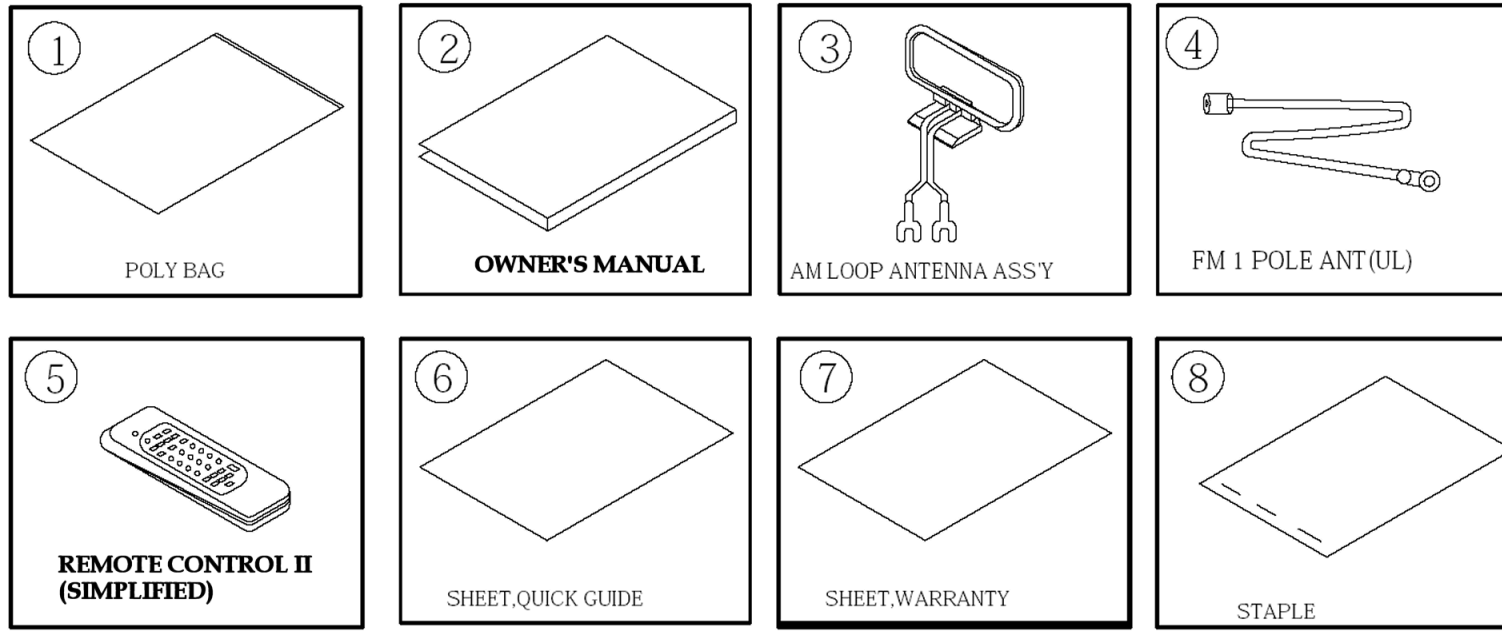

Instruction manual ass'y - Accessories

Package Drawing

NO	DESCRIPTION	PARTS NO.	Q.ty
1	POLY BAG		1
2	OWNER'S MANUAL	CQX1A914Z	1
3	AM LOOP ANTENNA ASS'Y	CSA1A026Z	1
4	FM 1 POLE ANT(UL)	CSA1A019Z	1
5	REMOTE CONTROL II (SIMPLIFIED)	HARTCVR700EASY	1
6	SHEET, QUICK GUIDE	CQE1A243Z	1
7	SHEET, WARRANTY	CQE1A244Z	1
8	STAPLE		3
A	REMOTE CONTROL (MAIN)	HARTCVR700	1

NO	DESCRIPTION	PARTS NO.	Q.ty
1	INSTRUCTION MANUAL ASSY		1
2	REMOTE CONTROL (MAIN)	HARTCVR700	1
3	SNOW, PAD(L)	CPS1A665	1
4	SNOW, PAD(R)	CPS1A666	1
5	CVR700	CVR700	1
6	OUTER CARTON	CPG1A762Z	1